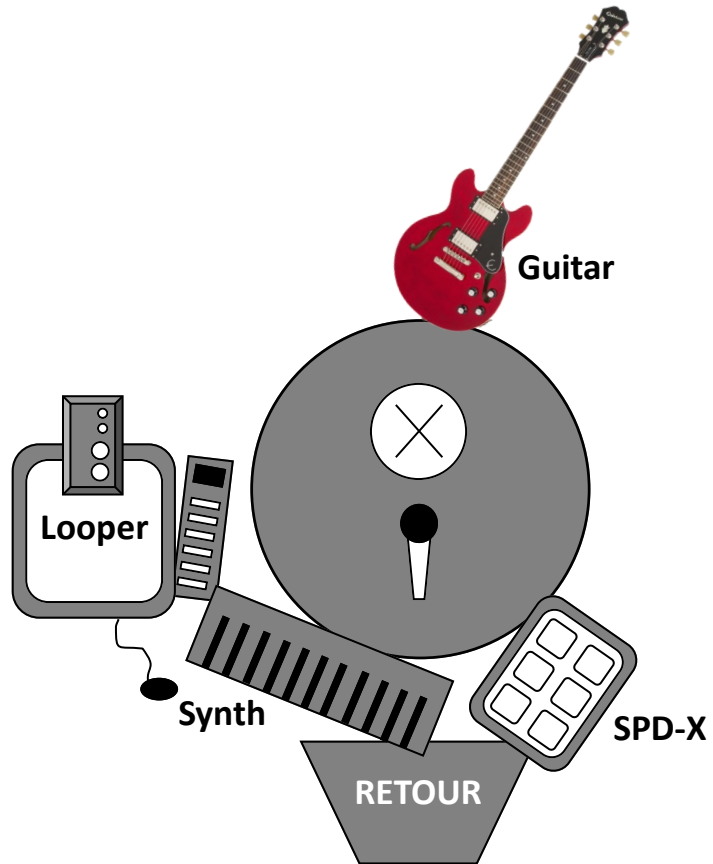

# Fiche technique MOONYA

1	GUITAR LEFT	8 Channel LOOPER	XLR
2	GUITAR RIGHT		XLR
3	VOCAL LEFT		XLR
4	VOCAL RIGHT		XLR
5	SYNTH LEFT		XLR
6	SYNTH RIGHT		XLR
7	SPDSX LEFT		XLR
8	SPDSX RIGHT		XLR